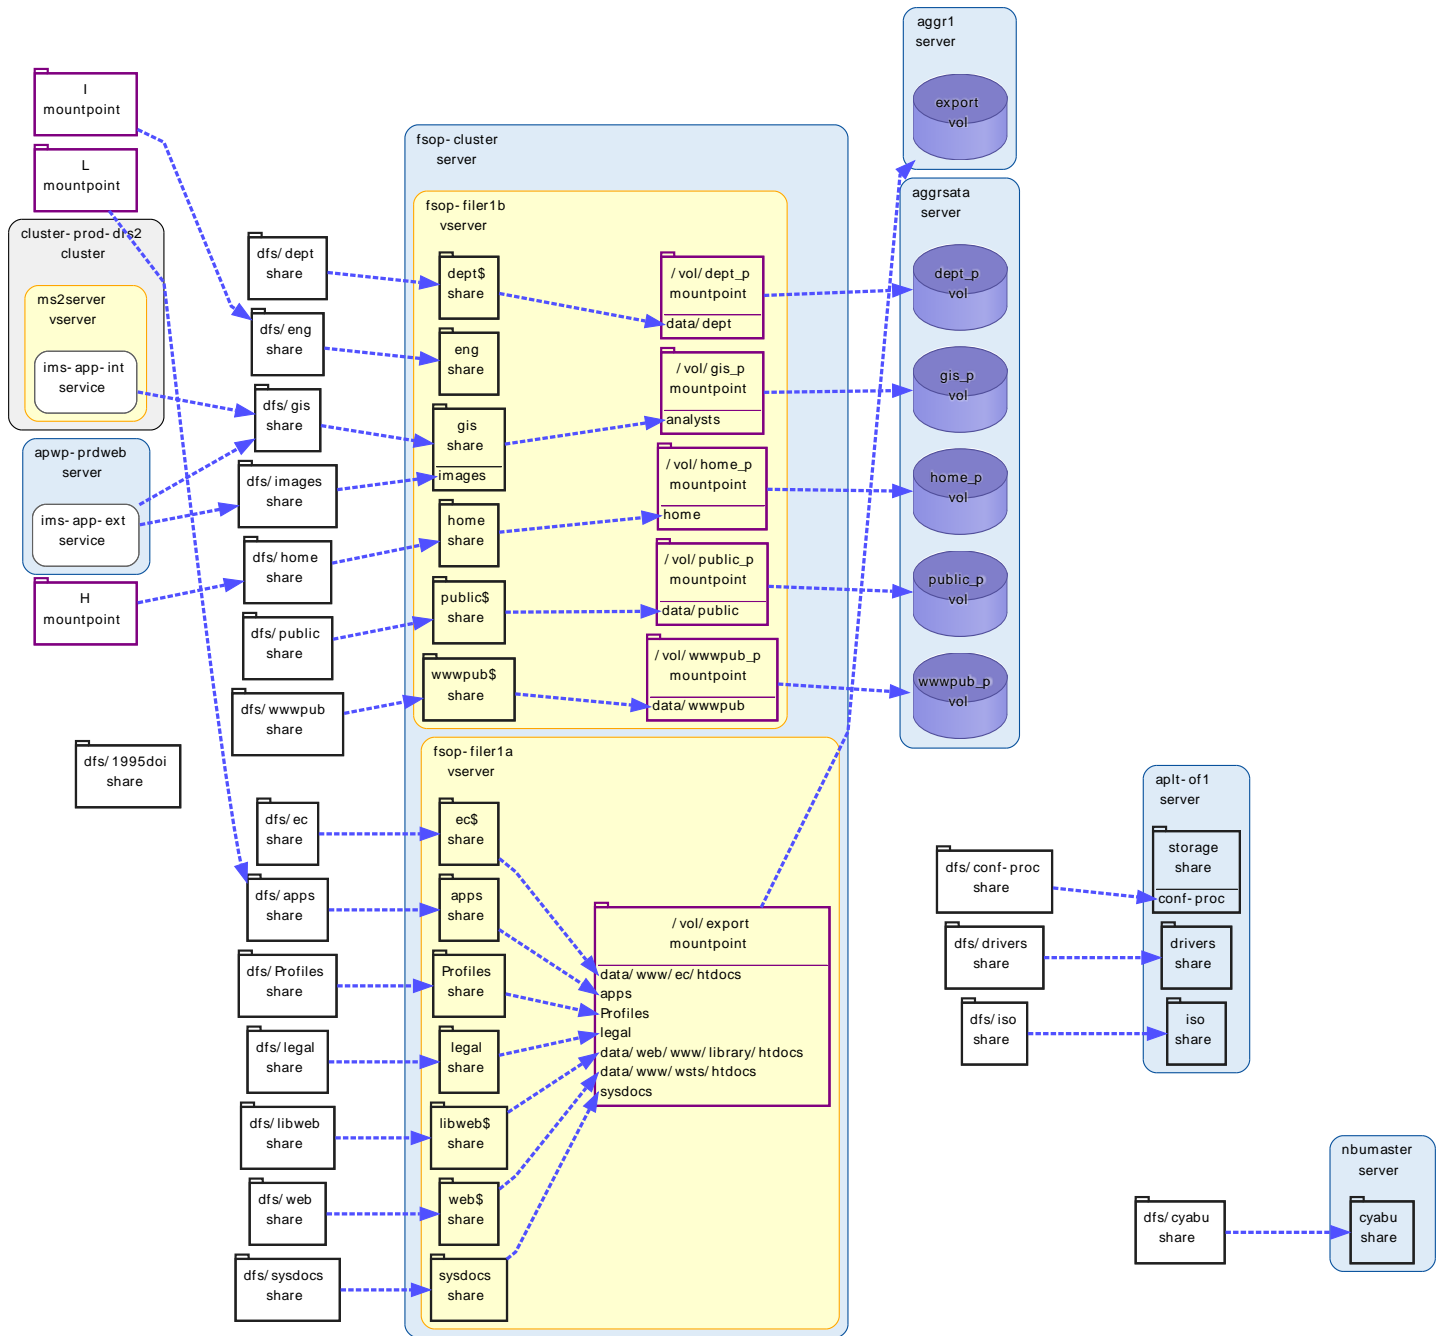

# Table of Contents

1. Introduction .....	1
2. Example Diagrams .....	2
DFS Sharing .....	2
Bc2-swa Bonnections .....	3
Email Dependencies .....	4
Juniper Firewall Connectivity .....	5
DRS Pools .....	6
Apup-ap5a Server View .....	7
IIS Usage .....	8
Power Connectivity .....	9
Subnet Connectivity .....	10
Index .....	11

# Chapter 1. Introduction

Figure 1.1. Legend

This report demonstrates the Blueprints reporting capability. Each of the diagrams and tables in this document have been assembled and rendered automatically.

# Chapter 2. Example Diagrams

## DFS Sharing

Figure 2.1. DFS Sharing